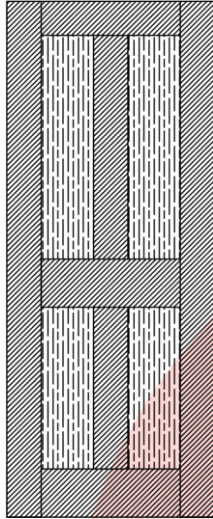

Information Sheet No. TFD-2018-15

SOLID TIMBER DOORS

General Description

Tasmanian Fire Doors manufacture a large range of solid timber doors made from select solid hardwood, to suit the broad variety of our customers' requirements. Door dimensions can be manufactured to meet your specifications.

Applications

Tasmanian Fire Doors can provide solid timber doors to suit a wide range of applications, from swinging/ sliding / double acting /bi-fold configurations. An extensive range of glass can be factory installed using square or splay glazing beads.

SOLID TIMBER DOORS

Sample of available designs

Sizes made to order

Standard Four Panel

Four Panel Half-Light

Horizontal Four Light
(Option 1)

One Light

Two Light